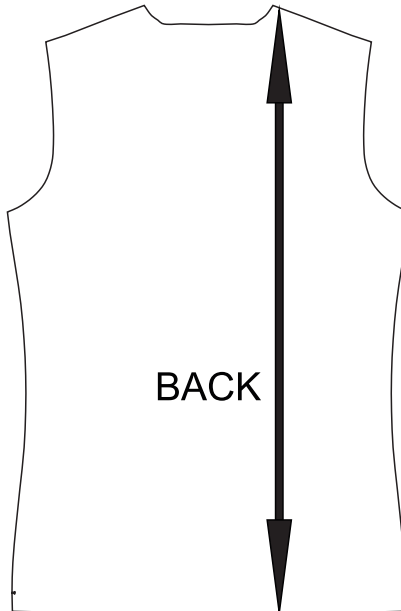

P1185 - Ladies Racerback Vest

Adult fit

	To fit chest	half chest	back length
Sizes	Max - under arm - Chest circumference (cm)	Width (cm)	Length (cm)
XS	88	44	66.1
S	93	46.5	67.1
M	98	49	68.1
L	103	51.5	69.1
XL	111	55.5	71.4
2XL	118.8	59.4	73.7
3XL	126.8	63.4	76

Back Length